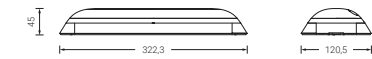

DUNNA product range reflects the experience obtained from manufacturing emergency lighting for almost half a century; it is one of our oldest and most successful luminaries but is constantly developing. The latest LED technology and an avant-garde redesign to adapt it to modern times.