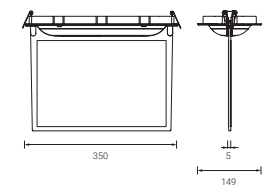

ACCESSORIES