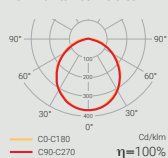

Dunna

IP44 / IK07

- New improved optics.
- Housing made from self-extinguishing ABS. Polystyrene diffuser.
- Installation: ceiling or wall mounted (can also be recessed using a recession frame).
- Luminic range: 45-675 lm.
- Autonomy: 1-2-3 h.
- Light source: LED.
- Batteries: Ni-Cd (high temperature).
- Modes of operation:
  - Non-maintained.
  - Maintained.
- Versions: Standard, Autotest, Intelligent DALI and CBS (Central Battery System).
- IP 44.
- IP 65 / IK 10 using D-MS waterproof box.
- Can be mounted on flammable surfaces
- Charging LED.
- Test button.
- Possibility of remote control.
- Charging time 24 hours.
- Power Supply:
  - 230 V · 50/60 Hz.
  - 127 V · 50/60 Hz.
  - 24 Vcc.
- Manufactured according to EN 60598-2-22.
- Colour temperature: 5700°K. Maintained LED models available in 3000°K (add + W to the code).

Non-maintained multiled