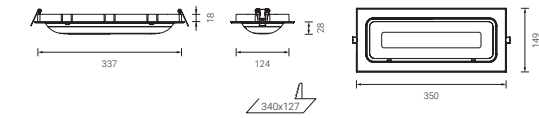

Assembly adaptors

D-AT

Recession frames

D-MEL