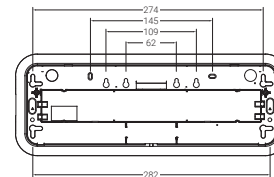

MAXIMUM INSTALLATION COMPATIBILITY