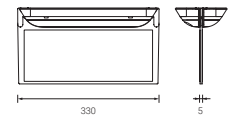

Diffuser blade

D-DB