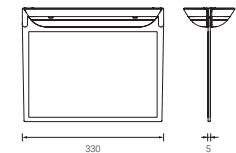

ACCESSORIES