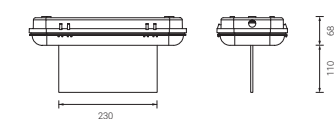

DM-DB (IP65)