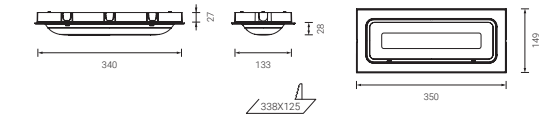

ACCESSORIES