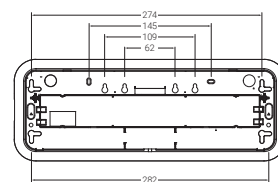

More compatibility

The new Dunna is compatible with most emergency lighting fittings in the market, making it very easy to change other brands' emergency fittings.