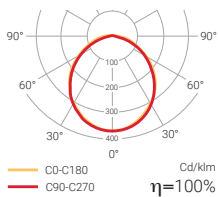

Dunna

Some versions compliant with French Regulation

Non-maintained multiled

Maintained led