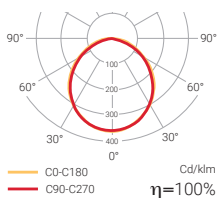

New

Dunna

Some versions compliant with French Regulation

Non-maintained multiled

Maintained led

Maintained multiled

DUNNA product range reflects the experience obtained from manufacturing emergency lighting for almost half a century; it is one of our classic and most successful luminaries but it is constantly evolving. The latest LED technology and an avant-garde redesign to adapt it to modern times.

⊕ Power supply: 127 V · 50/60 Hz.

Maintained LED models available at 3000°K colour temperature. Add +W to the code.

! Opal diffuser available