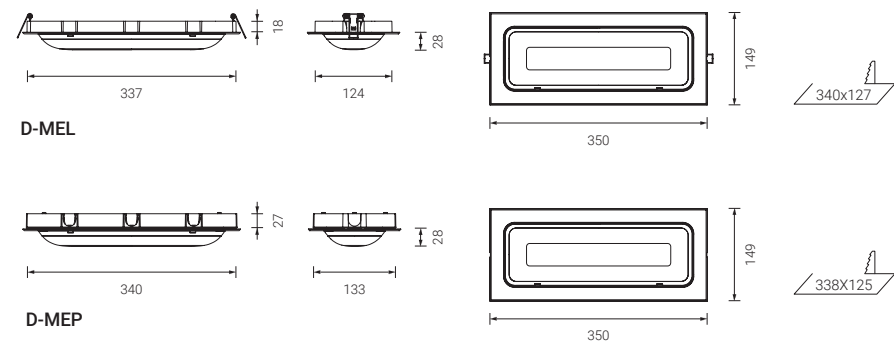

Dunna Accessories

Diffuser blade

		PACKAGING
D-DB	Blade diffuser. Dimensions 332x132 mm	20
D-DBL	Long blade diffuser Dimensions 332x243 mm To be used with pictograms code PDUL	20

Recession frames

		PACKAGING
D-MEL	Recession frame for ceiling or laminated plasterboard White colour	20
D-MEP	Recession box and frame kit for wall installation. White colour	20