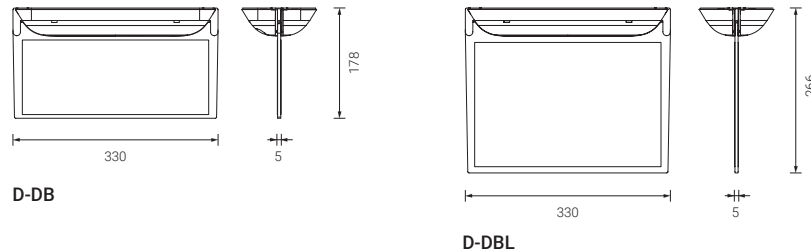

Dunna Accessories

Diffuser blade

		PACKAGING
D-DB	Blade diffuser. Dimensions 332x132 mm	20
D-DBL	Long blade diffuser Dimensions 332x243 mm To be used with pictograms code PDUL	20

Recession frames

		PACKAGING
D-MEL	Recession frame for ceiling or laminated plasterboard White colour	20
D-MEP	Recession box and frame kit for wall installation. White colour	20