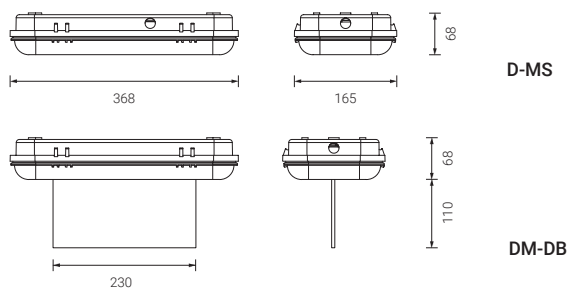

Dunna Accessories

Assembly adaptors

D-AT Adapter to use tube 20 metric

PACKAGING

20

IP66 / IP65 Housings

D-MS IP66 IK10 box
DM-DB IP65 IK07 box with blade diffuser

PACKAGING

20

20

Fixing supports

U-SBL Wall fixation for DUNNA range fittings
U-AV Antivandalic enclosure
D-KS Suspension kit for Dunna range, 300 mm

Remote controls

S-TE Remote control for up to 300 fittings standard or autotest

Pictograms

Type N Adhesive pictogram 150 x 90 mm. *References according to table below*
Type LN Adhesive pictogram 230 x 110 mm. Only for use in the flag diffuser DM-DB. *References according to table below*
Type PDU Non adhesive pictogram 300 x 120 mm. Only for use in the flag diffuser D-DB / D-DBEL. *References according to table below*
Type PDUL Non adhesive pictogram 210 x 210 mm. *References according to table below*

Type N 150 x 90 mm

Maximum viewing distance
(according to EN1838 for internally illuminated signs)

18 m

Type LN 230 x 110 mm

Maximum viewing distance
(according to EN1838 for internally illuminated signs)

22 m

Type PDU 300 x 120 mm

Maximum viewing distance
(according to EN1838 for internally illuminated signs)

24 m

Type PDUL 210 x 210 mm

Maximum viewing distance
(according to CTE)

10 m

Please check for other pictograms