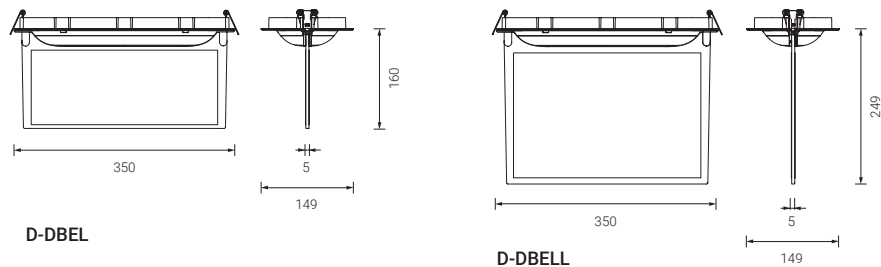

PACKAGING
D-DBEL	Recession box for ceiling and blade diffuser. To be used with pictograms code N and LN. White colour	12
D-DBELL	Recession box for ceiling and long blade diffuser. To be used with pictograms code PDUL. White colour	12