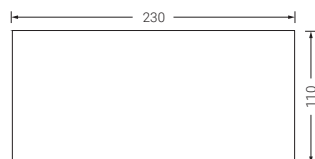

DE-DB Blade diffuser with PVC screws for the HERMETIC range

Remote controls

S-TE Remote control for up to 300 fittings standard or autotest