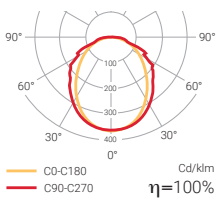

Maintained / Non-maintained multiled