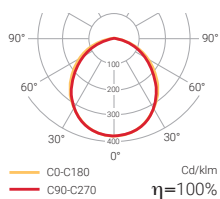

Extraplana

Permanent / Non permanent led