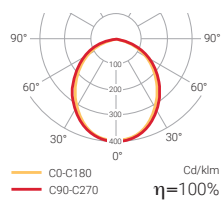

Maintained / Non-maintained multiled