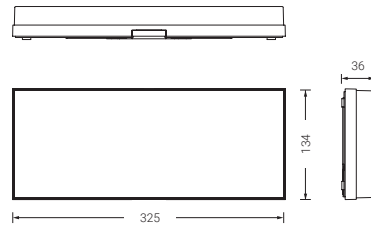

The EXTRAPLANA range can tackle any project thanks to its several different models and the options provided by the accessories offered.