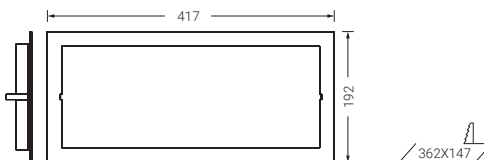

! Watertight and suitable for recession mounted.

Plug in box for tube cable entry

F-CE For metric 20 tube

Bracket for wall installation

U-SBL Bracket for wall installation for EXTRAPLANA range

Remote controls

S-TE Remote control for up to 300 fittings standard or autotest

Pictograms

Type PF Non adhesive pictogram 320 x 150 mm. for F-DBE and F-DBL accessory
References according to table below

Please check for other pictograms

Type PF 320 x 150 mm

Maximum viewing distance (according to EN1838 for internally illuminated signs)

30 m