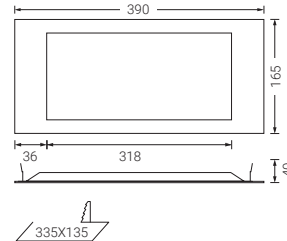

Extraplana Accessories

Blade diffuser

		PACKAGING
F-DBE	Methacrylate blade diffuser with transparent fixation accessory Recessed assembly with F-ME frame (not included)	20
F-DBL	Methacrylate blade diffuser with transparent clips. Surface mounting	20

Recession frames

FOR CEILINGS

		PACKAGING
F-ME	Recession frame for EXTRAPLANA series. White colour	20
F-ME-1	Recession frame for EXTRAPLANA series. Anthracite colour	20
F-ME-2	Recession frame for EXTRAPLANA series. Aluminium colour	20
F-ME-M	Metallic recession frame for EXTRAPLANA series	20

F-ME-M

FOR WALLS

		PACKAGING
F-MEP	Recession frame and box for plasterboard for the EXTRAPLANA range. White colour	20
F-MEP-1	Recession frame and box for EXTRAPLANA series. Anthracite colour	20
F-MEP-2	Recession frame and box for EXTRAPLANA series. Aluminium colour	20
F-MEPL	Wall mounted frame for plasterboard for EXTRAPLANA series	20

F-MEPL accessory includes screws to fix the luminaire to the frame for the wall mounted option