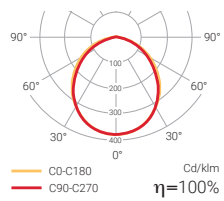

Extraplana

Maintained / Non-maintained led