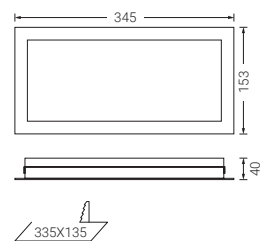

PACKAGING
F-ME	Recession frame for EXTRAPLANA series. White colour	20
F-ME-1	Recession frame for EXTRAPLANA series. Anthracite colour	20
F-ME-2	Recession frame for EXTRAPLANA series. Aluminium colour	20
F-ME-M	Metallic recession frame for EXTRAPLANA series	20

F-ME