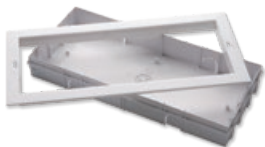

Extraplana Accessories

Blade diffuser

		PACKAGING
F-DBE	Methacrylate blade diffuser with transparent fixation accessory Recessed assembly with F-ME frame (not included)	20
F-DBL	Methacrylate blade diffuser with transparent clips. Surface mounting	20

Recession frames

FOR CEILINGS

		PACKAGING
F-ME	Recession frame for EXTRAPLANA series. White colour	20
F-ME-1	Recession frame for EXTRAPLANA series. Anthracite colour	20
F-ME-2	Recession frame for EXTRAPLANA series. Aluminium colour	20
F-ME-M	Metallic recession frame for EXTRAPLANA series	20

FOR WALLS

		PACKAGING
F-MEP	Recession frame and box for plasterboard for the EXTRAPLANA range. White colour	20
F-MEP-1	Recession frame and box for EXTRAPLANA series. Anthracite colour	20
F-MEP-2	Recession frame and box for EXTRAPLANA series. Aluminium colour	20
F-MEPL	Wall mounted frame for plasterboard for EXTRAPLANA series	20

F-MEPL accessory includes screws to fix the luminaire to the frame for the wall mounted option