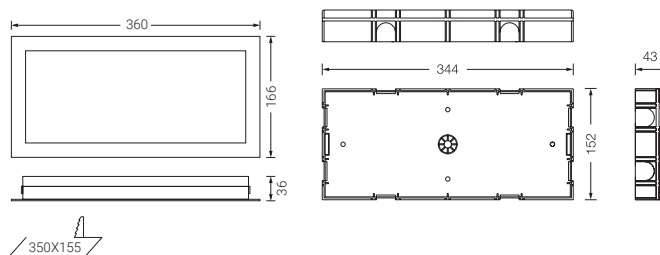

FOR WALLS

		PACKAGING
F-MEP	Recession frame and box for plasterboard for the EXTRAPLANA range. White colour	20
F-MEP-1	Recession frame and box for EXTRAPLANA series. Anthracite colour	20
F-MEP-2	Recession frame and box for EXTRAPLANA series. Aluminium colour	20
F-MEPL	Wall mounted frame for plasterboard for EXTRAPLANA series	20

F-MEP