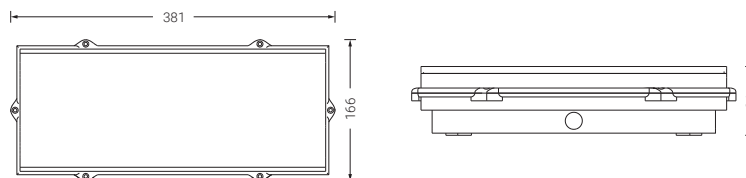

Extraplana Accessories

Waterproof box

F-MS IP65, IK07 housing

PACKAGING

12

Recession frame for waterproof housing

F-MES Recession frame for EXTRAPLANA range when mounted on a waterproof F-MS box

PACKAGING

20

! Watertight and suitable for recession mounted.

Plug in box for tube cable entry

F-CE For metric 20 tube

Bracket for wall installation

U-SBL Bracket for wall installation for EXTRAPLANA range

Remote controls

S-TE Remote control for up to 300 fittings standard or autotest

Pictograms

Type PF Non adhesive pictogram 320 x 150 mm. for F-DBE and F-DBL accessory
References according to table below

Please check for other pictograms

Type PF 320 x 150 mm

Maximum viewing distance (according to EN1838 for internally illuminated signs)

30 m