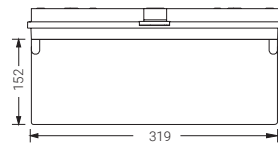

Extraplana Accessories

Blade diffuser

		PACKAGING
F-DBE	Methacrylate blade diffuser with transparent fixation accessory Recessed assembly with F-ME frame (not included)	20
F-DBL	Methacrylate blade diffuser with transparent clips. Surface mounting	20

Recession frames

FOR CEILINGS

		PACKAGING
F-ME	Recession frame for EXTRAPLANA series. White colour	20
F-ME-1	Recession frame for EXTRAPLANA series. Anthracite colour	20
F-ME-2	Recession frame for EXTRAPLANA series. Aluminium colour	20
F-ME-M	Metallic recession frame for EXTRAPLANA series	20

FOR WALLS

		PACKAGING
F-MEP	Recession frame and box for plasterboard for the EXTRAPLANA range. White colour	20
F-MEP-1	Recession frame and box for EXTRAPLANA series. Anthracite colour	20
F-MEP-2	Recession frame and box for EXTRAPLANA series. Aluminium colour	20
F-MEPL	Wall mounted frame for plasterboard for EXTRAPLANA series	20

F-MEPL accessory includes screws to fix the luminaire to the frame for the wall mounted option