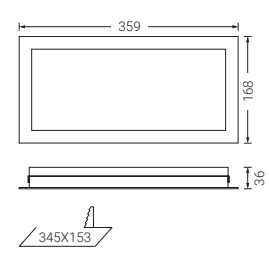

Extraplana Accessories

Blade diffuser

		PACKAGING
F-DBE	Methacrylate blade diffuser with transparent fixation accessory Recessed assembly with F-ME frame (not included)	20
F-DBL	Methacrylate blade diffuser with transparent clips. Surface mounting	20

Recession frames

FOR CEILINGS

		PACKAGING
F-ME	Recession frame for EXTRAPLANA series. White colour	20
F-ME-1	Recession frame for EXTRAPLANA series. Anthracite colour	20
F-ME-2	Recession frame for EXTRAPLANA series. Aluminium colour	20
F-ME-M	Metallic recession frame for EXTRAPLANA series	20

FOR WALLS

		PACKAGING
F-MEP	Recession frame and box for plasterboard for the EXTRAPLANA range. White colour	20
F-MEP-1	Recession frame and box for EXTRAPLANA series. Anthracite colour	20
F-MEP-2	Recession frame and box for EXTRAPLANA series. Aluminium colour	20
F-MEPL	Wall mounted frame for plasterboard for EXTRAPLANA series	20

F-MEPL

F-MEPL accessory includes screws to fix the luminaire to the frame for the wall mounted option