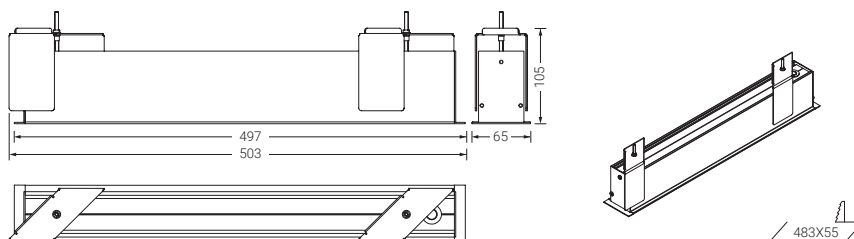

Recessed mounting