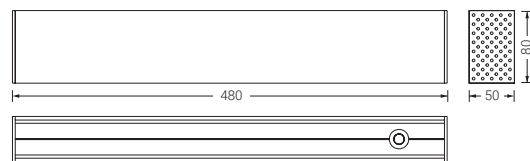

Lm
320

1-3

Ni-Cd /
Ni-MH

IP
20

IK
08

230 Vac

24 Vdc

EN 60598-2-22

Available also as Exit sign
(page 122)

For special luminaires,
please contact us