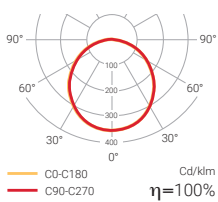

Lm
320

1-3

Ni-Cd /
Ni-MH

IP
20

IK
08

230 Vac

24 Vdc

EN 60598-2-22

Available also as Exit sign
(page 122)

For special luminaires,
please contact us