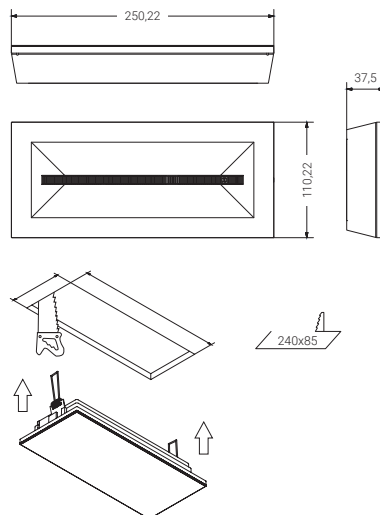

Quick assembly

LED

Lm **55-180** **1,5-3**

Ni-Cd

IP **42-65** IK **04**

230 Vac

EN 60598-2-22

Remote controlled