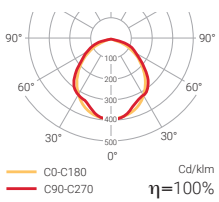

Bessel

Maintained / Non-maintained multiled

The BESSEL luminaire upgrades the concept of simplicity to a higher level. It is a luminaire designed to meet the basic needs of emergency lighting while keeping a neat look.

Quick assembly