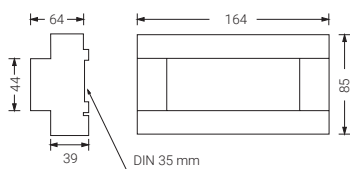

Volutta Accessories

Remote controls

Compatible with all the VOLUTTA range

S-TE Remote control for up to 300 fittings Standard or autotest

Pictograms

Type PN Adhesive pictogram 300 x 130 mm. *References according to table below*

Type PN 300 x 130 mm

Maximum viewing distance (according to EN1838 for internally illuminated signs)

26 m

 Please check for other pictograms