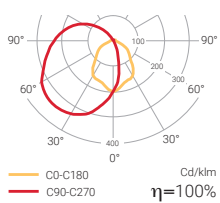

Volutta

Maintained / Non-maintained led

Volutta is the result of mixing equal parts of versatility and style.