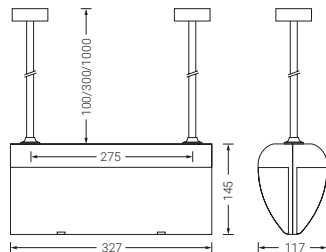

Volutta doble

VOLUTTA DOBLE is an emergency luminaire that offers numerous possibilities for installation. It can be mounted on the ceiling or suspended from the ceiling/wall using an accessory.

Lm
60-310

1-2-3

Ni-Cd

IP
22

IK
04

230 Vac

EN 60598-2-22

Remote controlled

Volutta doble