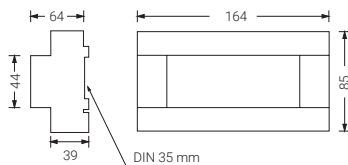

S-TE Remote control for up to 300 fittings standard or autotest