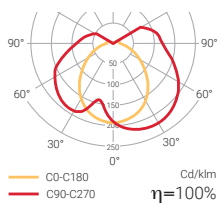

Volutta doble

VOLUTTA DOBLE is an emergency luminaire that offers numerous possibilities for installation. It can be mounted on the ceiling or suspended from the ceiling/wall using an accessory.

Lm
60-310

1-2-3

Ni-Cd

IP
22

IK
04

230 Vac

EN 60598-2-22

Remote controlled