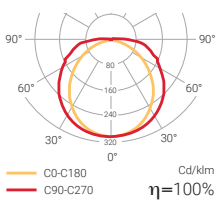

! Quick assembly

The EXCELLENCE emergency fittings are our bet on design and functionality. They are luminaires that are fully made from polycarbonate with stylish shapes that make them ideal for mounting on the wall/ ceiling or recessed mounting.