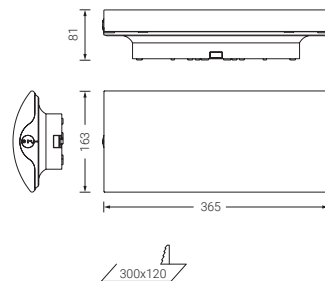

Now
with LiFePO4
lithium batteries

Excellence

! Quick assembly

The EXCELLENCE emergency fittings are our bet on design and functionality. They are luminaires that are fully made from polycarbonate with stylish shapes that make them ideal for mounting on the wall/ ceiling or recessed mounting.