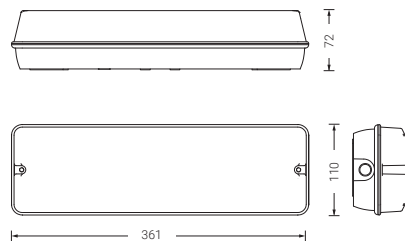

# Euoprisma

The emergency fittings from the EUROPRISMA range have been designed to guarantee function in the most challenging installations. Their IP65 rating combined with a wide range of products make them the ideal choice for industrial installations.