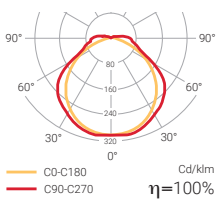

Now
with LiFePO4
lithium batteries

Euoprisma

The emergency fittings from the EUROPRISMA range have been designed to guarantee function in the most challenging installations. Their IP65 rating combined with a wide range of products make them the ideal choice for industrial installations.

! Low temperature versions on page 99

! Available with lithium battery