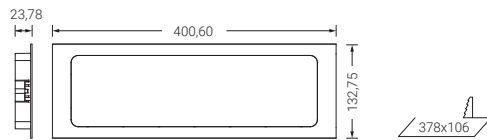

## Recession frames

**EH-ME** Recession frame for the EUROPRISMA series

**!** Watertight and suitable for recession mounted