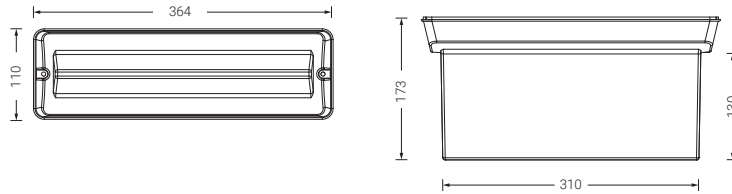

Europrisma Accessories

Blade diffuser

EH-DB Flag diffuser for all the fittings of the Europrisma range