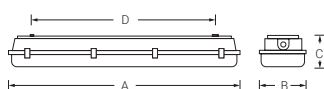

Watertight self-contained fittings

	A	B	C	D
1x18	680	105	120	500
2x18	680	175	120	500
1x36	1.280	105	120	912
2x36	1.280	175	120	912
1x58	1.600	105	120	995
2x58	1.600	175	120	995

Watertight self-contained fittings

IP
65

	DESCRIPTION	LUMEN OUTPUT	AUTONOMY
MES2FL36C	2 x 36 fitting – 1 maintained + 1 emergency	837 lm	1 h
MESFL36	1 x 36 fitting – emergency	837 lm	1 h
MES2FL36P	2 x 36 fitting – 2 maintained + 1 emergency	837 lm	1 h
MESFL36P	1 x 36 fitting – maintained + emergency	837 lm	1 h
MES2FL58C	2 x 58 fitting – 1 maintained + 1 emergency	936 lm	1 h
MESFL58	1 x 58 fitting – emergency	936 lm	1 h
MES2FL58P	2 x 58 fitting – 2 maintained + 1 emergency	936 lm	1 h
MESFL58P	1 x 58 fitting – maintained + emergency	936 lm	1 h
MES2FL36	2 x 36 fitting – 2 emergency	1674 lm	1 h
MES2FL36P2E	2 x 36 fitting – 2 maintained + 2 emergency	1674 lm	1 h
MES2FL58	2 x 58 fitting – 2 emergency	1872 lm	1 h
MES2FL58P2E	2 x 58 fitting – 2 maintained + 2 emergency	1872 lm	1 h
MES2FL18C	2 x 18 fitting – 1 maintained + 1 emergency	526 lm	2 h
MESFL18	1 x 18 fitting – emergency	526 lm	2 h
MESFL18P	1 x 18 fitting – maintained + emergency	526 lm	2 h
MES2FL18	2 x 18 fitting – 2 emergency	1052 lm	2 h
MES2FL18P	2 x 18 fitting – 2 maintained + 1 emergency	1052 lm	2 h
MES2FL18P2E	2 x 18 fitting – 2 maintained + 2 emergency	280 lm	2 h