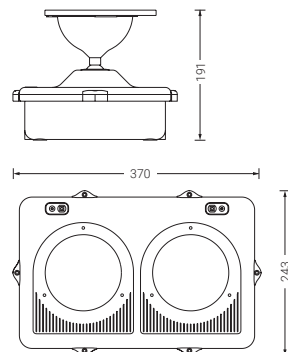

Now
maintained standard,
autotest or DALI.

Dopplo

Some versions compliant
with French Regulation

! Quick assembly

The DOPPLO emergency fittings have been designed to cover large surfaces in spaces that require an aesthetic design. Made with a polycarbonate housing, they form wide light range that makes them versatile fittings for large and medium-sized spaces (large halls, pavilions, sports centres etc.).

Antivandalic enclosure

DO-AV Antivandalic enclosure.
Measurements in cm: 45 x 30 x 25

PACKAGING

1