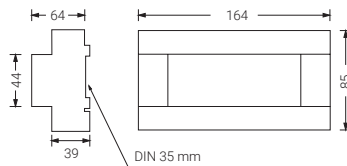

Antivandalic enclosure

DO-AV Antivandalic enclosure.
Measurements in cm: 45 x 30 x 25

PACKAGING

1