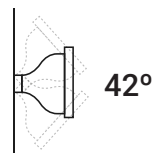

Lm
1000-3500   **1-2-3**