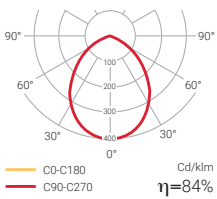

! Quick assembly

The DOPPLO emergency fittings have been designed to cover large surfaces in spaces that require an aesthetic design. Made with a polycarbonate housing, they form wide light range that makes them versatile fittings for large and medium-sized spaces (large halls, pavilions, sports centres etc.).