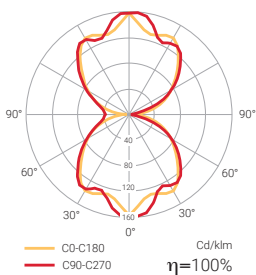

Exit signs

Parallel to the wall

Perpendicular to the wall

Signal 7

**VIEWING
DISTANCE**

24 m.

The SIGNAL 7 Exit Signs have been designed as extremely versatile fittings to cover all installation needs. Made with a polycarbonate housing and a methacrylate blade guaranteeing a visibility distance of 24 m.