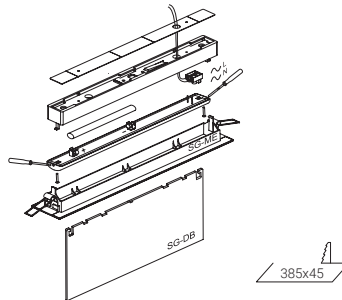

Parallel to the wall

Perpendicular to the wall

Fixation to the wall

Signal 7 Accessories

Recession frames

- SG-ME** Recession frame. White colour
- SG-ME-1** Recession frame. Anthracite colour
- SG-ME-2** Recession frame. Aluminium colour