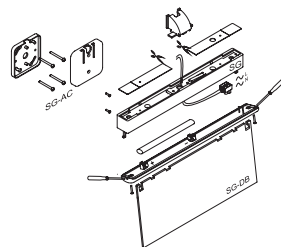

SG-AC Set of accessories for assembly in a recessed universal box. White

SG-AC-1 Set of accessories for assembly in a recessed universal box. Anthracite

SG-AC-2 Set of accessories for assembly in a recessed universal box. Aluminium

Parallel to the wall