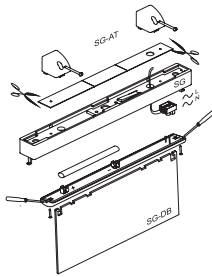

Each fitting includes:

- An SG fitting
- A diffuser blade SG-DB
- Four pictograms (2 left / 1 down / 1 white)
- An SG-AT accessory containing 3 pieces to install the SIGNAL fitting to the wall, either parallel or perpendicular.

Each fitting includes:

- An SG fitting
- A diffuser blade SG-DB
- Four pictograms (2 left / 1 down / 1 white)

Signal 7 Accessories

Assembly accessories

SG-AT Fixation to the wall

Parallel to the wall
SG + SG-DB + SG-AT

Perpendicular to the wall
SG + SG-DB + SG-AT

SG-AC Set of accessories for assembly in a recessed universal box. White

SG-AC-1 Set of accessories for assembly in a recessed universal box. Anthracite

SG-AC-2 Set of accessories for assembly in a recessed universal box. Aluminium