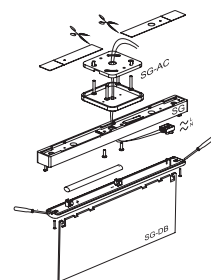

Fixation to the wall