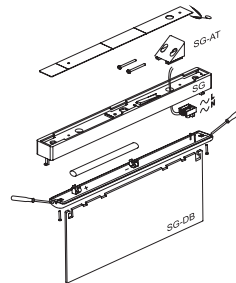

Perpendicular to the wall
SG + SG-DB + SG-AT