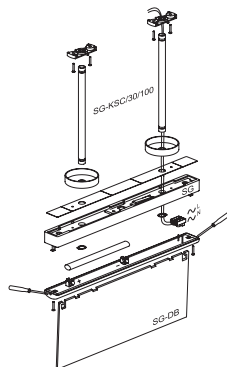

- **SGKS-C** ..... Ceiling suspension accessorie 100mm long. White colour
- **SGKS-C-1** ..... Ceiling suspension accessorie 100mm long. Anthracite colour
- **SGKS-C-2** ..... Ceiling suspension accessorie 100mm long. Aluminium colour
- **SGKS-30** ..... Ceiling suspension accessorie 300mm long. White colour
- **SGKS-30-1** ..... Ceiling suspension accessorie 300mm long. Anthracite colour
- **SGKS-30-2** ..... Ceiling suspension accessorie 300mm long. Aluminium colour
- **SGKS-100** ..... Ceiling suspension accessorie 1000mm long. White colour
- **SGKS-100-1** ..... Ceiling suspension accessorie 1000mm long. Anthracite colour
- **SGKS-100-2** ..... Ceiling suspension accessorie 1000mm long. Aluminium colour