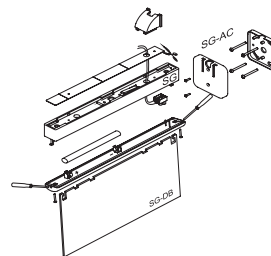

Perpendicular to the wall