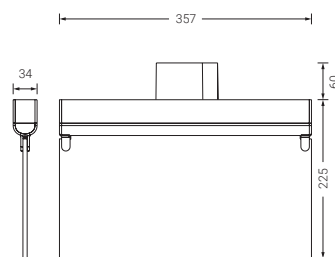

Each fitting includes:

- An SG fitting
- A diffuser blade SG-DB
- Four pictograms (2 left / 1 down / 1 white)
- An SG-AT accessory containing 3 pieces to install the SIGNAL fitting to the wall, either parallel or perpendicular.

Each fitting includes:

- An SG fitting
- A diffuser blade SG-DB
- Four pictograms (2 left / 1 down / 1 white)

Signal 7 Accessories

Assembly accessories

SG-AT Fixation to the wall

Parallel to the wall
SG + SG-DB + SG-AT