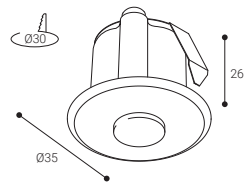

Passo

Passo is a small-sized signalling step light. Available in three different finishes, it can be combined with four colours of LED ensuring its integration into any installation thanks to its 12 different possible combinations. These step lights are powered at 12 Vcc, which is why they need an additional power source to ensure they function correctly.