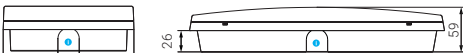

Quick installation system

1 M20 cable gland (not included)