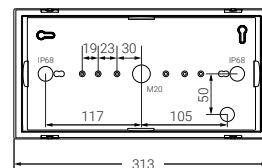

Designed for security

Emergency lighting

Gennius

The GENNIUS range of emergency lighting is a superb combination of design and practicality. But what really makes GENNIUS outstanding are the invisible details: IP68, IK10 for a robust system that can withstand any situation.

There are also numerous accessories that make the GENNIUS family an extremely versatile option for even complex installations.

IP
68

IK
10

Easy to install

The R&D team at Normagrup has made this range exceptionally easy to install, with **plug-in terminals** and plenty of space inside for cabling. The pictogram can be easily placed.

Up to four M20 inputs

Two are cut out for easy mounting, which are concealed in a semi-recessed installation.

More compatible

Compatible mounting with other installations makes it easy to replace other emergency luminaires.

NORMALUX

Emergency lighting
normalux.com