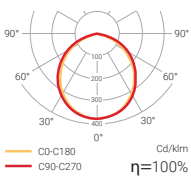

Easy to place

Gennius + pictogram PG-L

STANDARD

Non-maintained MULTILED

	COM.	LUMEN OUTPUT	AUTONOMY	PACKAGING
GE-100L	-	95 lm	1 h	0,3 20
GE-200L	-	200 lm	1 h	0,3 20
GE-300L	-	300 lm	1 h	0,3 20
GE3-100L	-	100 lm	3 h	0,3 20

Maintained / non-maintained MULTILED

	COM.	LUMEN OUTPUT	AUTONOMY	PACKAGING
GEL-100	-	95 lm	1 h	0,3 20
GEL-200	-	195 lm	1 h	0,3 20
GEL-300	-	300 lm	1 h	0,3 20
GEL-400	-	400 lm	1 h	0,3 20
GEL3-100	-	90 lm	3 h	0,3 20

AUTOTEST

Non-maintained MULTILED

	COM.	LUMEN OUTPUT	AUTONOMY	PACKAGING
GEA-100L	-	100 lm	1 h	0,3 20
GEA-200L	-	200 lm	1 h	0,3 20
GEA-300L	-	300 lm	1 h	0,3 20
GEA3-100L	-	100 lm	3 h	0,3 20

Maintained / non-maintained MULTILED

	COM.	LUMEN OUTPUT	AUTONOMY	PACKAGING
GEAL-100	-	100 lm	1 h	0,3 20
GEAL-200	-	200 lm	1 h	0,3 20
LITHIUM GEAL-250LI	-	250 lm	1 h	0,3 20
GEAL-300	-	300 lm	1 h	0,3 20
GEAL-400	-	400 lm	1 h	0,3 20
LITHIUM GEAL-500LI	-	500 lm	1 h	0,3 20
GEAL3-100	-	100 lm	3 h	0,3 20

INTELLIGENT DALI

Compatible with **NormaLINK**

Non-maintained MULTILED

	COM.	LUMEN OUTPUT	AUTONOMY	PACKAGING
GEID-100L	DALI	100 lm	1 h	0,4 20
GEID-200L	DALI	200 lm	1 h	0,4 20
GEID-300L	DALI	300 lm	1 h	0,4 20
GEID3-100L	DALI	100 lm	3 h	0,4 20

Maintained / non-maintained MULTILED

	COM.	LUMEN OUTPUT	AUTONOMY	PACKAGING
GEIDL-100	DALI	100 lm	1 h	0,6 20
GEIDL-200	DALI	200 lm	1 h	0,6 20
LITHIUM GEIDL-250LI	DALI	250 lm	1 h	0,6 20
GEIDL-300	DALI	300 lm	1 h	0,6 20
GEIDL-400	DALI	400 lm	1 h	0,6 20
LITHIUM GEIDL-500LI	DALI	500 lm	1 h	0,6 20
GEIDL3-100	DALI	100 lm	3 h	0,6 20

CENTRAL BATTERY SYSTEM

	POWER SUPPLY	LUMEN OUTPUT	CONSUMPTION	CURRENT	PACKAGING	
C24	GE-S24L24	24 Vcc	300 lm	3 W	0,14 A	0,6
C24i	GEI-S24L24	24 Vcc	300 lm	4 W	0,18 A	0,6

ACCESSORIES

Flag light deflector	GE-DB	GE-DB Flag light deflector for devices compatible with the Gennius range
Installation accessory	GE-MSE	Installation accessory for semi-recessed installation
Surface installation	GE-PP	Pre-assembly plate for surface mounting
Fixation	GE-SBT	Wall accessory
Remote control	S-TE	Remote control for up to 300 fittings
Pictograms	Type PG	Type PG Non-adhesive pictograms 300x150 mm:

30 m