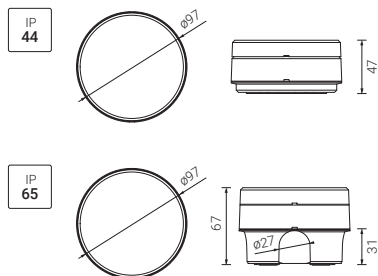

LOS ACCESORIOS DE ARQUE

La gama de accesorios de ARQUE completa una familia de emergencia flexible y visualmente más atractiva ideada para satisfacer los requerimientos de cualquier infraestructura con una estética homogénea.

Difusor de banderola Blade diffuser

Base estanca IP65 Base

Telemando Remote controls

ARQUE ACCESORIES

The range of ARQUE accessories completes a flexible and visually more attractive emergency lighting family designed to meet the requirements of any infrastructure with a homogeneous aesthetic.

Marco de empotrar Recession frames

Pictogramas Pictograms

Tipo • Type PQ 200 x 100 mm

20 m

Tipo • Type PQL 300 x 150 mm

30 m