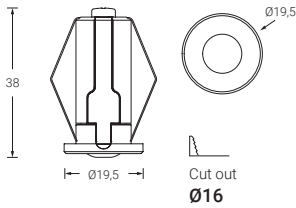

Stave ceiling

Interdistances

Corridors for 330 lm luminaires (*)

Corridor width 2 m
Objective 1 lux

	HEIGHT (m)			
	2,5	3,0	3,5	4,0
☉ → ☉	10,4	11,6	12,8	13,7

Areas for 330 lm luminaires

Objective 0,5 lux

HEIGHT (m)	AREA (m²)
2,5	84,94
3,0	105,68
3,5	124,69
4,0	145,26

This flexibility not only simplifies installation but also ensures adherence to current regulations with a certified emergency luminaire.

Contact us for more information.

ZIP recessed

Real size

Lm 95-340	IP 30-54	IK 03	
---------------------	--------------------	-----------------	--