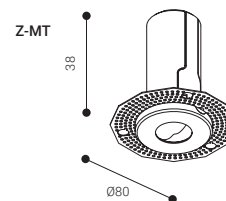

ZIP recessed / stave ceiling

ACCESORIES

REF.

Z-ME	Recessed frame for non-modular ceilings
Z-MT	Trimless accessory for flush mounting