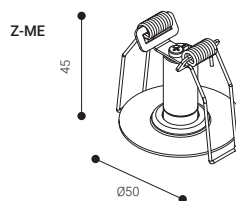

ZIP recessed / stave ceiling

ACCESORIES

REF.

Z-ME	Recessed frame for non-modular ceilings
Z-MT	Trimless accessory for flush mounting