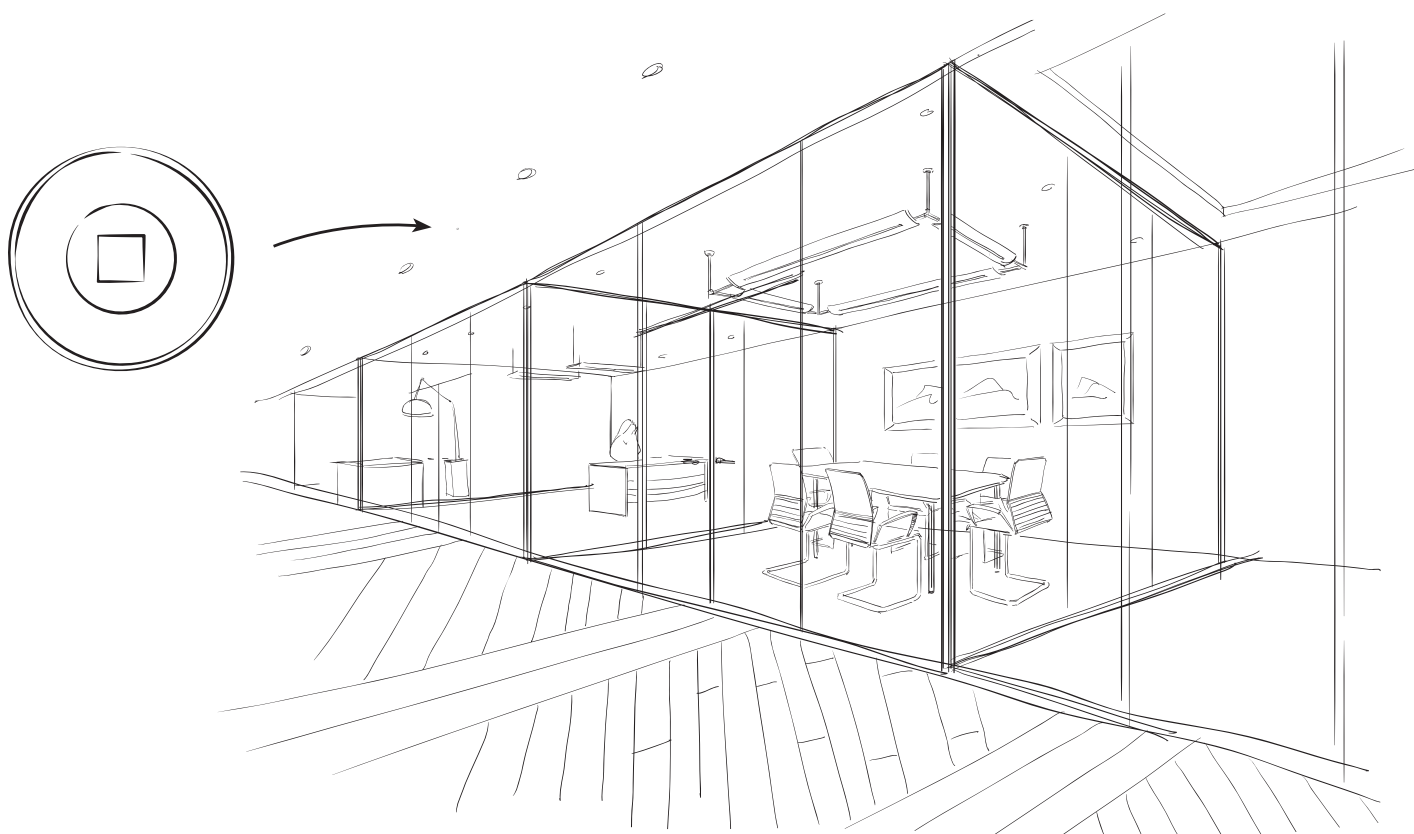

ZIP recessed / stave ceiling

ACCESORIES

REF.

Z-ME	Recessed frame for non-modular ceilings
Z-MT	Trimless accessory for flush mounting

Challenging the impossible, creating the present

Normagrup's dedication to innovation drives us to continuously challenge boundaries. The result is ZIP, a groundbreaking product in the market whose exceptional design excels in adapting to its surroundings.

100%
PRODUCTO
NORMAGRUP
NORMAGRUP
PRODUCT

NORMALUX

Emergency lighting
normalux.com

Headquarters
Parque Tecnológico de Asturias. C/Ablanal, 1
33428 Llanera (Asturias). Spain
normagrup.com

Normagrup