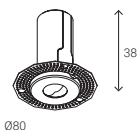

Z-MT

Trimless mounted

FINISHES