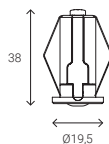

Recessed

Accessory for thin ceiling installation included

Stave ceiling

Diffuser	Transparent	Transparent
Light range	95-340 Lm	95-340 Lm
Autonomy	1/3 h	1/3 h
Operating modes	Non maintained Maintained Maintained / Non maintained	Non maintained Maintained Maintained / Non maintained
Versions	Standard Autotest DALI Intelligent DALI Central Battery System	Standard Autotest DALI Intelligent DALI Central Battery System
Battery	Ni-Cd Ni-MH LiFePO4	Ni-Cd Ni-MH LiFePO4
Power supply	230 Vac / 24Vdc	230 Vac / 24Vdc
Standard	EN 60598-2-22	EN 60598-2-22
Finishes		
	Compatible with 	Compatible with