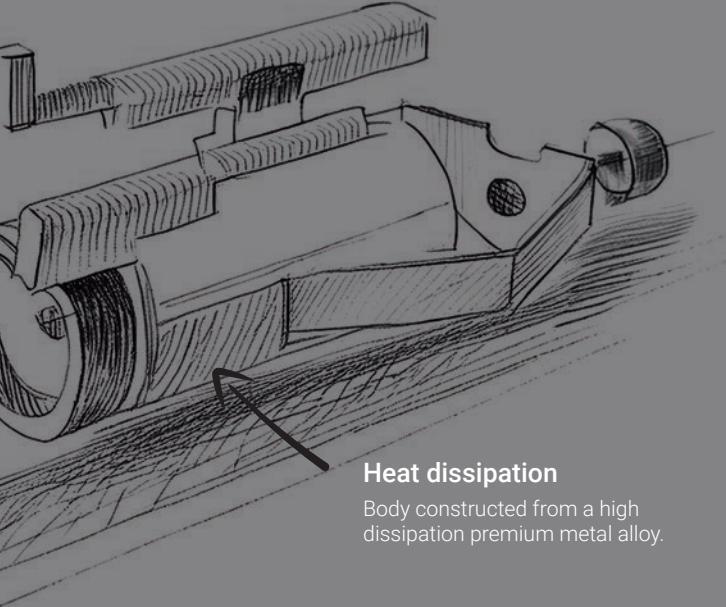

L80B10/145.000 hours

Maximum lifespan due to the design of its electronics and the use of advanced materials.

Heat dissipation

Body constructed from a high dissipation premium metal alloy.

The development of state-of-the-art technology, combined with an optimized body design and the use of materials to enhance heat dissipation, allows us to extend the warranty period.

For batteries, please refer to Normagrup's warranty terms.