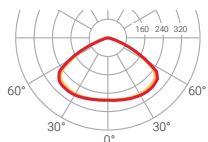

C0-C180
C90-C270 $\eta=100\%$

Versatile integration

The ZIP family can be seamlessly integrated into both linear and panel lighting systems.

This flexibility not only simplifies installation but also ensures adherence to current regulations with a certified emergency luminaire.

Contact us for more information.