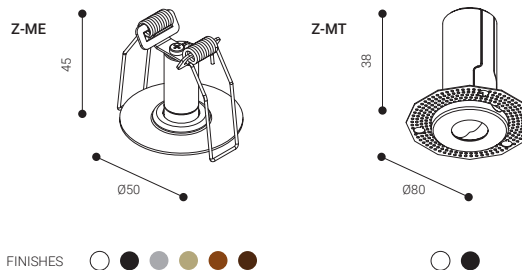

ZIP recessed / stove ceiling

ACCESORIES

REF.

Z-ME Recessed frame for non-modular ceilings

Z-MT Trimless accessory for flush mounting