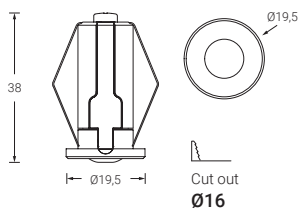

Stave ceiling

Interdistances

Corridors for 330 lm luminaires (*)

Corridor width 2 m
Objective 1 lux

	HEIGHT (m)			
	2,5	3,0	3,5	4,0
☉ → ☉	10,4	11,6	12,8	13,7

Areas for 330 lm luminaires

Objective 0,5 lux

HEIGHT (m)	AREA (m²)
2,5	84,94
3,0	105,68
3,5	124,69
4,0	145,26

This flexibility not only simplifies installation but also ensures adherence to current regulations with a certified emergency luminaire.

Contact us for more information.

ZIP recessed

Real size

Lm 95-340	IP 30-54	IK 03	
---------------------	--------------------	-----------------	--