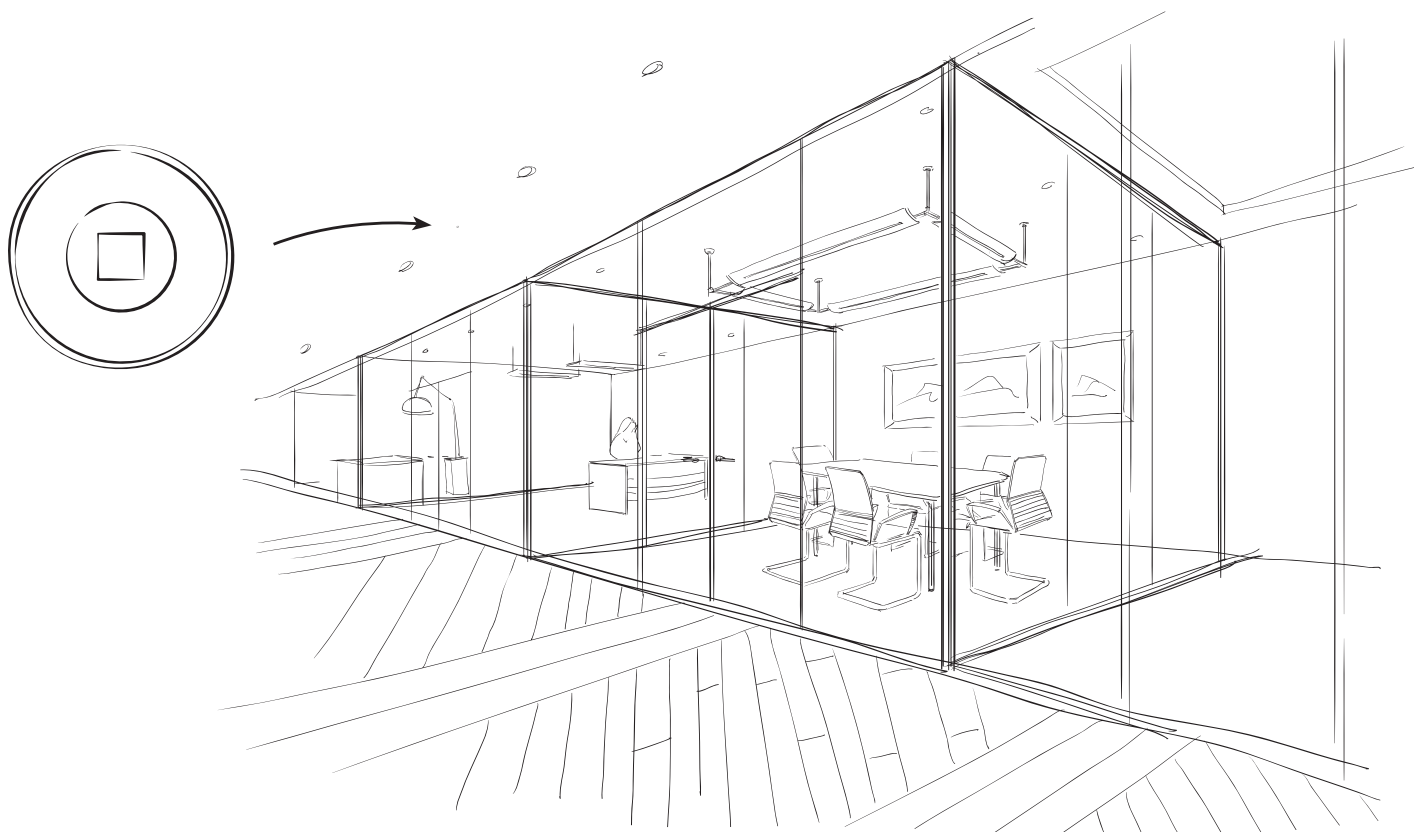

Challenging the impossible, creating the present

Normagrup's dedication to innovation drives us to continuously challenge boundaries. The result is ZIP, a groundbreaking product in the market whose exceptional design excels in adapting to its surroundings.

100%
PRODUCTO
NORMAGRUP
NORMAGRUP
PRODUCT