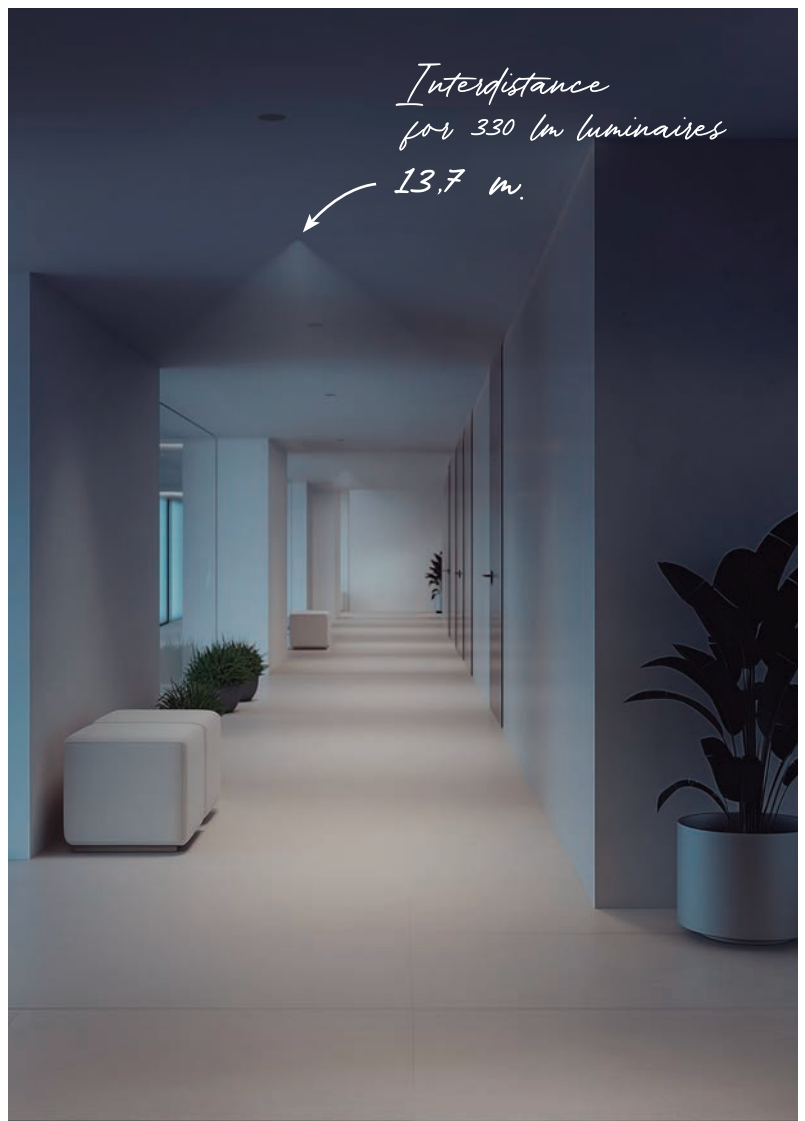

Technical characteristics

Recessed

Accessory for thin ceiling installation included

Diffuser	Transparent	Transparent
Light range	95-340 Lm	95-340 Lm
Autonomy	1/3 h	1/3 h
Operating modes	Non maintained Maintained Maintained / Non maintained	Non maintained Maintained Maintained / Non maintained
Versions	Standard Autotest DALI Intelligent DALI Central Battery System	Standard Autotest DALI Intelligent DALI Central Battery System
Battery	Ni-Cd Ni-MH LiFePO4	Ni-Cd Ni-MH LiFePO4
Power supply	230 Vac / 24Vdc	230 Vac / 24Vdc
Standard	EN 60598-2-22	EN 60598-2-22
Finishes		
	Compatible with NormaLINK	Compatible with NormaLINK

Stave ceiling

Interdistances

Corridors for 330 lm luminaires (*)

Corridor width 2 m
Objective 1 lux

	HEIGHT (m)			
	2,5	3,0	3,5	4,0
☉ → ☉	10,4	11,6	12,8	13,7

Areas for 330 lm luminaires

Objective 0,5 lux

HEIGHT (m)	AREA (m²)
2,5	84,94
3,0	105,68
3,5	124,69
4,0	145,26

(*) Calculations available for all luminaires in the technical sheets.

C0-C180
C90-C270 $\eta=100\%$

Versatile integration

The ZIP family can be seamlessly integrated into both linear and panel lighting systems.

This flexibility not only simplifies installation but also ensures adherence to current regulations with a certified emergency luminaire.

Contact us for more information.