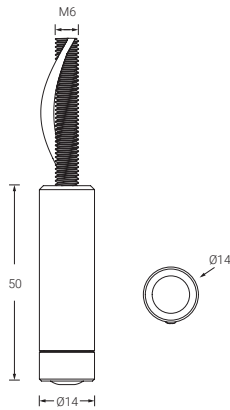

Lm 95-340	IP 51	IK 03	

3000K Permanent LED models available in 3000K color temperature. Indicate reference +W.

Wireless version available (add +R to DALI reference)

Finishes

● Black Galaxy

Available in other finishes
Check availability

Standard

NON MAINTAINED

REF.		LUMEN			
NiCd	ZC-100L-N	95 lm	1 h	0,3	20
NiCd	ZC-200L-N	210 lm	1 h	0,3	20
NiMh	ZC-300L-N	330 lm	1 h	0,3	20
NiCd	ZC3-100L-N	100 lm	3 h	0,3	20

MAINTAINED / NON MAINTAINED

REF.		LUMEN			
NiCd	ZCL-100-N	95 lm	1 h	0,5	20
NiCd	ZCL-200-N	200 lm	1 h	0,5	20
NiCd	ZCL3-100-N	100 lm	3 h	0,5	20

Autotest

NON MAINTAINED

REF.		LUMEN			
NiCd	ZCA-100L-N	95 lm	1 h	0,3	20
NiCd	ZCA-200L-N	210 lm	1 h	0,3	20
NiMh	ZCA-300L-N	340 lm	1 h	0,3	20
NiMh	ZCA3-100L-N	100 lm	3 h	0,3	20

MAINTAINED / NON MAINTAINED

REF.		LUMEN			
NiCd	ZCAL-100-N	95 lm	1 h	0,5	20
NiCd	ZCAL-200-N	210 lm	1 h	0,5	20
NiCd	ZCAL3-100-N	100 lm	3 h	0,5	20
LiFePO4	ZCAL-150Li-N	150 lm	1 h	0,5	20
LiFePO4	ZCAL-200Li-N	200 lm	1 h	0,5	20
LiFePO4	ZCAL3-200Li-N	205 lm	3 h	0,5	20

Intelligent DALI

Compatible with

MAINTAINED / NON MAINTAINED

REF.		LUMEN			
LiFePO4	ZCIDL-150Li-N	150 lm	1 h	0,5	20
LiFePO4	ZCIDL-200Li-N	200 lm	1 h	0,5	20
LiFePO4	ZCIDL3-200Li-N	200 lm	3 h	0,5	20

Central Battery System

MAINTAINED / NON MAINTAINED

REF.		POWER SUPPLY	LUMEN	CONSUMPTION	CURRENT		
C24	ZC-S1L24-N	24 Vcc	200 lm	2,0 W	0,083 A	0,2	20
C24i	ZCI-S1L24-N	24 Vcc	200 lm	2,0 W	0,083 A	0,2	20