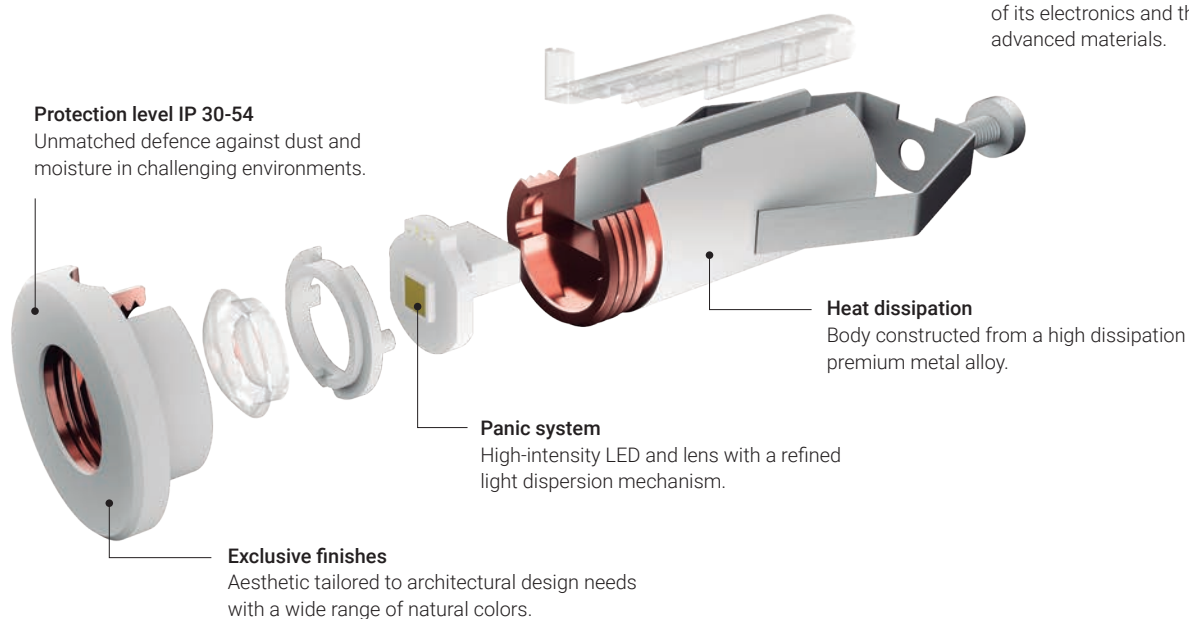

State-of-the-art technology and aesthetics

Protection level IP 30-54
Unmatched defence against dust and moisture in challenging environments.

L80B10/145.000 hours
Maximum lifespan due to the design of its electronics and the use of advanced materials.

Heat dissipation
Body constructed from a high dissipation premium metal alloy.

Panic system
High-intensity LED and lens with a refined light dispersion mechanism.

Exclusive finishes
Aesthetic tailored to architectural design needs with a wide range of natural colors.

The development of state-of-the-art technology, combined with an optimized body design and the use of materials to enhance heat dissipation, allows us to extend the warranty period.

For batteries, please refer to Normagrup's warranty terms.