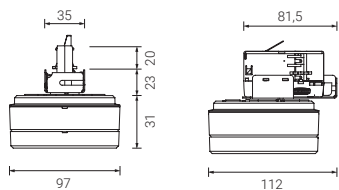

LOS ACCESORIOS DE ARQUE ARQUE ACCESSORIES

Difusor de banderola Blade diffuser

Arque IP44

ARQUE + Q-DB

ARQUE + Q-DBL

Arque IP65

ARQUE + Q-DBE

ARQUE + Q-DBEL

Soporte de fijación Wall fixation

ARQUE + Q-SB + Q-DB

ARQUE + Q-SB + Q-DBL

Base estanca IP65 Base

Q-MS

Telemando Remote controls

S-TE

Marco de empotrar Recession frames

Arque IP44

ARQUE + Q-ME + Q-DB

Arque IP65

ARQUE + Q-MES + Q-DBE

Pictogramas Pictograms

Tipo • Type PQ 200 x 100 mm

20 m

Tipo • Type PQL 300 x 150 mm

30 m