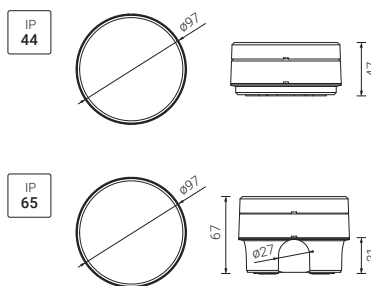

LOS ACCESORIOS DE ARQUE ARQUE ACCESSORIES

Difusor de banderola Blade diffuser

Arque IP44

ARQUE + Q-DB

ARQUE + Q-DBL

Arque IP65

ARQUE + Q-DBE

ARQUE + Q-DBEL

Soporte de fijación Wall fixation

ARQUE + Q-SB + Q-DB

ARQUE + Q-SB + Q-DBL

Base estanca IP65 Base

Q-MS

Telemando Remote controls

S-TE

Marco de empotrar Recession frames

Arque IP44

ARQUE + Q-ME + Q-DB

Arque IP65

ARQUE + Q-MES + Q-DBE

Pictogramas Pictograms

Tipo • Type PQ 200 x 100 mm

20 m

Tipo • Type PQL 300 x 150 mm

30 m